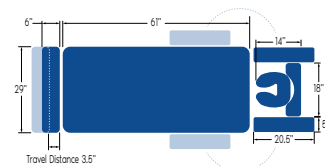

COSMOS 100 – HI-LO MESSAGE TABLE

STANDARD MODEL:

5 Section Table

Electric Hi-Lo Control	Soft Touch Footswitch
Height Adjustment	20.5"– 38.25" Available at 19" with 1.5" foam
Head Section Adjustment	Positive locking system
Head Section with Variable Position Armrests (crescent head section included)	✓
Caster System	Dual lever retractable (4" casters)
Frame Construction	High strength seamless tubular frame
Frame Color	Powder coat in Gunmetal, Black or White
Upholstery Foam	3" thick
Antimicrobial Naughyde Upholstery	Over 60 upholstery color options *not applicable to crescent head section (only available in black)

SPECIFICATIONS:

Lifting Capacity	500 lbs.
Dimensions	29" x 77" (Customizable width from 25" – 30")
Power Supply	120 Volt AC 60 Hz. Max. 2.5 Amp.
Fire Retardant Upholstery	✓

OPTIONAL ACCESSORIES:

Leg extension
Examination paper holder
Custom Foam
Extra foot pedal
Pro head section and adjustable armrests

Standard Model

Leg Extension Dimensions

Model with Pro Head Section Option

Leg Extension Dimensions

COSMOS 100 – HI-LO MESSAGE TABLE