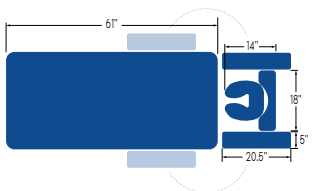

COSMOS 100 – HI-LO MESSAGE TABLE

STANDARD MODEL:

5 Section Table

Electric Hi-Lo Control	Soft Touch Footswitch
Height Adjustment	20.5"– 38.25" Available at 19" with 1.5" foam
Head Section Adjustment	Positive locking system
Head Section with Variable Position Armrests (crescent head section included)	✓
Caster System	Dual lever retractable (4" casters)
Frame Construction	High strength seamless tubular frame
Frame Color	Powder coat in Gunmetal, Black or White
Upholstery Foam	3" thick
Antimicrobial Naughyde Upholstery	Over 60 upholstery color options *not applicable to crescent head section (only available in black)

SPECIFICATIONS:

Lifting Capacity	500 lbs.
Dimensions	29" x 77" (Customizable width from 25" – 30")
Power Supply	120 Volt AC 60 Hz. Max. 2.5 Amp.
Fire Retardant Upholstery	✓

OPTIONAL ACCESSORIES:

Leg extension
Examination paper holder
Custom Foam
Extra foot pedal
Pro head section and adjustable armrests

Standard Model

Leg Extension Dimensions

Model with Pro Head Section Option

Leg Extension Dimensions

COSMOS 100 – HI-LO MESSAGE TABLE