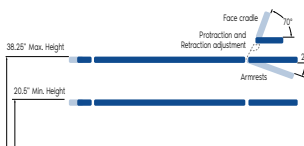

COSMOS 100 – HI-LO MESSAGE TABLE

STANDARD MODEL:

5 Section Table

Electric Hi-Lo Control	Soft Touch Footswitch
Height Adjustment	20.5"– 38.25" Available at 19" with 1.5" foam
Head Section Adjustment	Positive locking system
Head Section with Variable Position Armrests (crescent head section included)	✓
Caster System	Dual lever retractable (4" casters)
Frame Construction	High strength seamless tubular frame
Frame Color	Powder coat in Gunmetal, Black or White
Upholstery Foam	3" thick
Antimicrobial Naughyde Upholstery	Over 60 upholstery color options *not applicable to crescent head section (only available in black)

Standard Model

Leg Extension Dimensions

Model with Pro Head Section Option

Leg Extension Dimensions

COSMOS 100 – HI-LO MESSAGE TABLE