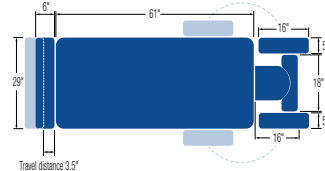

COSMOS 100 – HI-LO MESSAGE TABLE

STANDARD MODEL:

5 Section Table

Electric Hi-Lo Control	Soft Touch Footswitch
Height Adjustment	20.5"– 38.25" Available at 19" with 1.5" foam
Head Section Adjustment	Positive locking system
Head Section with Variable Position Armrests (crescent head section included)	✓
Caster System	Dual lever retractable (4" casters)
Frame Construction	High strength seamless tubular frame
Frame Color	Powder coat in Gunmetal, Black or White
Upholstery Foam	3" thick
Antimicrobial Naughyde Upholstery	Over 60 upholstery color options *not applicable to crescent head section (only available in black)

Standard Model

Leg Extension Dimensions

Model with Pro Head Section Option

Leg Extension Dimensions

COSMOS 100 – HI-LO MESSAGE TABLE