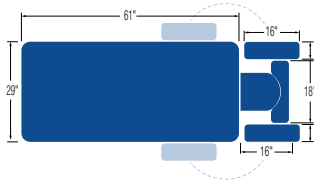

COSMOS 100 – HI-LO MESSAGE TABLE

STANDARD MODEL:

5 Section Table

Electric Hi-Lo Control	Soft Touch Footswitch
Height Adjustment	20.5"– 38.25" Available at 19" with 1.5" foam
Head Section Adjustment	Positive locking system
Head Section with Variable Position Armrests (crescent head section included)	✓
Caster System	Dual lever retractable (4" casters)
Frame Construction	High strength seamless tubular frame
Frame Color	Powder coat in Gunmetal, Black or White
Upholstery Foam	3" thick
Antimicrobial Naughyde Upholstery	Over 60 upholstery color options *not applicable to crescent head section (only available in black)

SPECIFICATIONS:

Lifting Capacity	500 lbs.
Dimensions	29" x 77" (Customizable width from 25" – 30")
Power Supply	120 Volt AC 60 Hz. Max. 2.5 Amp.
Fire Retardant Upholstery	✓

OPTIONAL ACCESSORIES:

Leg extension
Examination paper holder
Custom Foam
Extra foot pedal
Pro head section and adjustable armrests

Standard Model

Leg Extension Dimensions

Model with Pro Head Section Option

Leg Extension Dimensions

COSMOS 100 – HI-LO MESSAGE TABLE