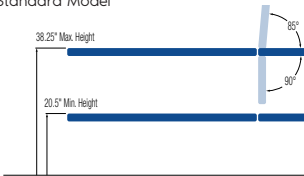

COSMOS 100 – HI-LO MESSAGE TABLE

STANDARD MODEL:

5 Section Table

Electric Hi-Lo Control	Soft Touch Footswitch
Height Adjustment	20.5"– 38.25" Available at 19" with 1.5" foam
Head Section Adjustment	Positive locking system
Head Section with Variable Position Armrests (crescent head section included)	✓
Caster System	Dual lever retractable (4" casters)
Frame Construction	High strength seamless tubular frame
Frame Color	Powder coat in Gunmetal, Black or White
Upholstery Foam	3" thick
Antimicrobial Naughyde Upholstery	Over 60 upholstery color options *not applicable to crescent head section (only available in black)

SPECIFICATIONS:

Lifting Capacity	500 lbs.
Dimensions	29" x 77" (Customizable width from 25" – 30")
Power Supply	120 Volt AC 60 Hz. Max. 2.5 Amp.
Fire Retardant Upholstery	✓

OPTIONAL ACCESSORIES:

Leg extension
Examination paper holder
Custom Foam
Extra foot pedal
Pro head section and adjustable armrests

Standard Model

Model with Pro Head Section Option