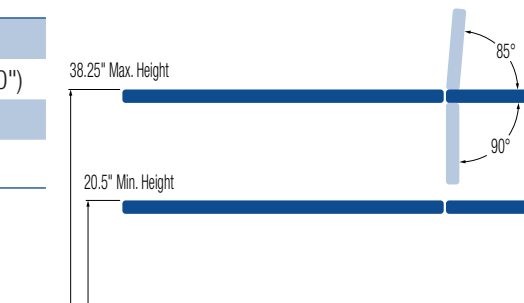

15
Year
Warranty
on Frame

500lb dynamic lifting capacity

COSMOS 100 – HI-LO MESSAGE TABLE

STANDARD MODEL:

7 Section Table	
Electric Hi-Lo Control	Soft Touch Footswitch
Height Adjustment	19.5" – 35.75" Available at 19" with 1.5" foam
Head Section Adjustment	Positive locking system
Head Section with Variable Position Armrests (crescent head section included)	✓
Caster System	Dual lever retractable (4" casters)
Frame Construction	High strength seamless tubular frame
Frame Color	Durable powder coat in Gunmetal Grey or White
Upholstery Foam	2" thick
Antimicrobial Naughyde Upholstery	Over 80 upholstery color options
<small>*not applicable to crescent head section (only available in black)</small>	

Soft Touch Footswitch

Shown with optional leg extension

SPECIFICATIONS:

Dynamic Lifting Capacity	500 lbs.
Dimensions	29" x 77" (Customizable width from 25" – 30")
Power Supply	120 Volt AC 60 Hz. Max. 2.7 Amp.
Fire Retardant Upholstery	✓