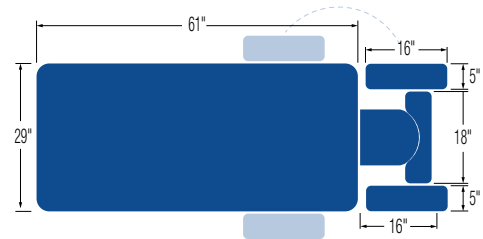

15
Year
Warranty
on Frame

500lb dynamic lifting capacity

COSMOS 100 – HI-LO MESSAGE TABLE

STANDARD MODEL:

7 Section Table	
Electric Hi-Lo Control	Soft Touch Footswitch
Height Adjustment	19.5" – 35.75" Available at 19" with 1.5" foam
Head Section Adjustment	Positive locking system
Head Section with Variable Position Armrests (crescent head section included)	✓
Caster System	Dual lever retractable (4" casters)
Frame Construction	High strength seamless tubular frame
Frame Color	Durable powder coat in Gunmetal Grey or White
Upholstery Foam	2" thick
Antimicrobial Naughyde Upholstery	Over 80 upholstery color options
<small>*not applicable to crescent head section (only available in black)</small>	

Soft Touch Footswitch

Shown with optional leg extension

SPECIFICATIONS:

Dynamic Lifting Capacity	500 lbs.
Dimensions	29" x 77" (Customizable width from 25" – 30")
Power Supply	120 Volt AC 60 Hz. Max. 2.7 Amp.
Fire Retardant Upholstery	✓