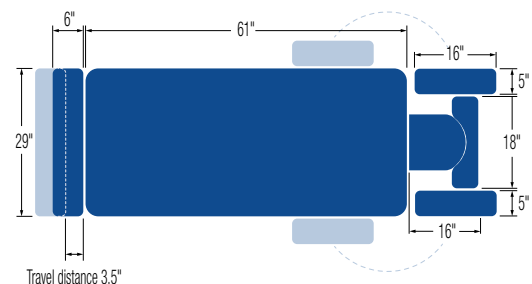

COSMOS 100 – HI-LO MASSAGE TABLE

NEW

Reverse seated feature

Interchangeable pads

Adjustable armrests

Shown in Dutch Blue upholstery

FEATURES

The Cosmos 100 was designed to accommodate the unique requirements of massage therapists. The highlight of this table is its newly designed head section, which can be adjusted for both lying and seated chair massage positions. The variable position armrests can be adjusted on 3 axes to comfortably position patients and relax the shoulders.

15
Year
Warranty
on Frame

500lb dynamic lifting capacity

COSMOS 100 – HI-LO MESSAGE TABLE

STANDARD MODEL:

7 Section Table	
Electric Hi-Lo Control	Soft Touch Footswitch
Height Adjustment	19.5" – 35.75" Available at 19" with 1.5" foam
Head Section Adjustment	Positive locking system
Head Section with Variable Position Armrests (crescent head section included)	✓
Caster System	Dual lever retractable (4" casters)
Frame Construction	High strength seamless tubular frame
Frame Color	Durable powder coat in Gunmetal Grey or White
Upholstery Foam	2" thick
Antimicrobial Naughyde Upholstery	Over 80 upholstery color options
<small>*not applicable to crescent head section (only available in black)</small>	

Soft Touch Footswitch

Shown with optional leg extension

SPECIFICATIONS:

Dynamic Lifting Capacity	500 lbs.
Dimensions	29" x 77" (Customizable width from 25" – 30")
Power Supply	120 Volt AC 60 Hz. Max. 2.7 Amp.
Fire Retardant Upholstery	✓