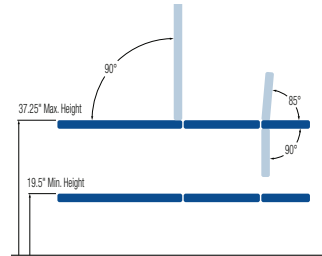

ECHO 100 DIAGNOSTIC IMAGING

STANDARD MODEL:

3 Section Table

Electric Hi-Lo Control	Soft Touch Technology
Height Adjustment	19.5" – 37.25"
Customizable Cut-out(s)	✓
Examination Paper Holder	✓
Leg Section Adjustment	Positive locking system with dual head support
Center Section	Fixed
Backrest Adjustment	Gas spring
Caster System	Dual Lever Retractable (4" casters)
Frame Construction	High strength seamless tubular frame
Frame Color	Powder coat in Gunmetal, Black or White
Upholstery Foam	2" thick
Antimicrobial Naugahyde Upholstery	Over 60 upholstery color options

SPECIFICATIONS:

Lifting Capacity	500 lbs.
Dimensions	27" x 77" (Customizable width from 25" – 30")
Power Supply	120 Volt AC 60 Hz. Max. 2.5 Amp.
Fire Retardant Upholstery	✓

OPTIONAL ACCESSORIES:

Heel assists with installation brackets

Assist Rail (36" Long)

Battery Powered

IV Hook