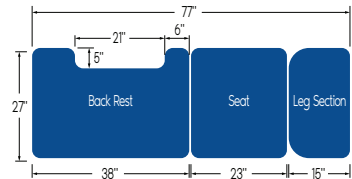

### 3 Section Table

Electric Hi-Lo Control	Soft Touch Technology
Height Adjustment	19.5" – 37.25"
Customizable Cut-out(s)	✓
Examination Paper Holder	✓
Leg Section Adjustment	Positive locking system with dual head support
Center Section	Fixed
Backrest Adjustment	Gas spring
Caster System	Dual Lever Retractable (4" casters)
Frame Construction	High strength seamless tubular frame
Frame Color	Powder coat in Gunmetal, Black or White
Upholstery Foam	2" thick
Antimicrobial Naugahyde Upholstery	Over 60 upholstery color options