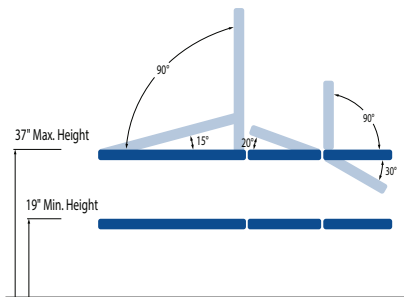

OPTIONAL ACCESSORIES:

Examination paper holder