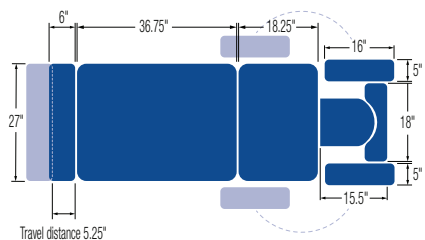

OPTIONAL ACCESSORIES:

Examination paper holder