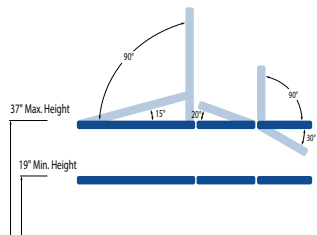

OPTIONAL ACCESSORIES:

Examination paper holder