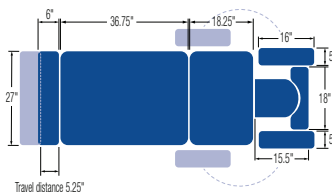

OPTIONAL ACCESSORIES:

Examination paper holder