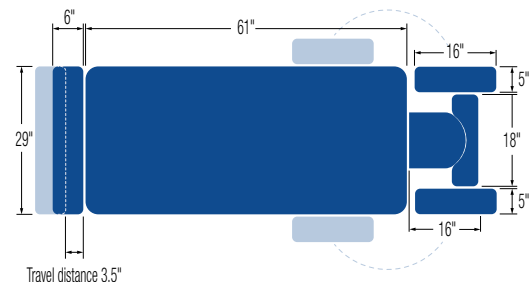

15
Year
Warranty
on Frame

500lb dynamic lifting capacity

COSMOS 100 – HI-LO MESSAGE TABLE

STANDARD MODEL:

5 Section Table	
Electric Hi-Lo Control	Soft Touch Footswitch
Height Adjustment	20.5"– 38.25" Available at 19" with 1.5" foam
Head Section Adjustment	Positive locking system
Head Section with Variable Position Armrests (crescent head section included)	✓
Caster System	Dual lever retractable (4" casters)
Frame Construction	High strength seamless tubular frame
Frame Color	Durable powder coat in Gunmetal Grey or White
Upholstery Foam	3" thick
Antimicrobial Naughyde Upholstery	Over 80 upholstery color options

*not applicable to crescent head section (only available in black)

Soft Touch Footswitch

Shown with optional leg extension

SPECIFICATIONS:

Dynamic Lifting Capacity	500 lbs.
Dimensions	29" x 77" (Customizable width from 25" – 30")
Power Supply	120 Volt AC 60 Hz. Max. 2.7 Amp.
Fire Retardant Upholstery	✓