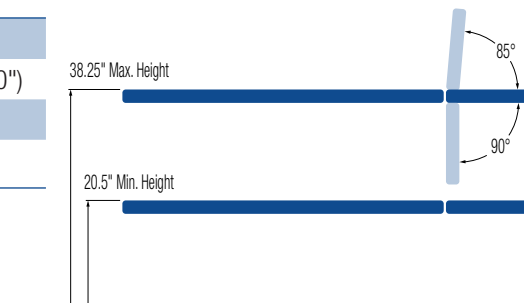

15
Year
Warranty
on Frame

500lb dynamic lifting capacity

COSMOS 100 – HI-LO MESSAGE TABLE

STANDARD MODEL:

5 Section Table	
Electric Hi-Lo Control	Soft Touch Footswitch
Height Adjustment	20.5"– 38.25" Available at 19" with 1.5" foam
Head Section Adjustment	Positive locking system
Head Section with Variable Position Armrests (crescent head section included)	✓
Caster System	Dual lever retractable (4" casters)
Frame Construction	High strength seamless tubular frame
Frame Color	Durable powder coat in Gunmetal Grey or White
Upholstery Foam	3" thick
Antimicrobial Naughyde Upholstery	Over 80 upholstery color options

*not applicable to crescent head section (only available in black)

Soft Touch Footswitch

Shown with optional leg extension

SPECIFICATIONS:

Dynamic Lifting Capacity	500 lbs.
Dimensions	29" x 77" (Customizable width from 25" – 30")
Power Supply	120 Volt AC 60 Hz. Max. 2.7 Amp.
Fire Retardant Upholstery	✓