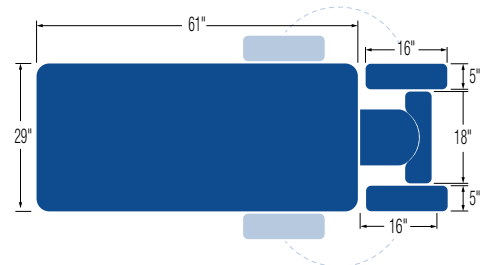

15
Year
Warranty
on Frame

500lb dynamic lifting capacity

COSMOS 100 – HI-LO MESSAGE TABLE

STANDARD MODEL:

5 Section Table	
Electric Hi-Lo Control	Soft Touch Footswitch
Height Adjustment	20.5"– 38.25" Available at 19" with 1.5" foam
Head Section Adjustment	Positive locking system
Head Section with Variable Position Armrests (crescent head section included)	✓
Caster System	Dual lever retractable (4" casters)
Frame Construction	High strength seamless tubular frame
Frame Color	Durable powder coat in Gunmetal Grey or White
Upholstery Foam	3" thick
Antimicrobial Naughyde Upholstery	Over 80 upholstery color options

*not applicable to crescent head section (only available in black)

Soft Touch Footswitch

Shown with optional leg extension

SPECIFICATIONS:

Dynamic Lifting Capacity	500 lbs.
Dimensions	29" x 77" (Customizable width from 25" – 30")
Power Supply	120 Volt AC 60 Hz. Max. 2.7 Amp.
Fire Retardant Upholstery	✓