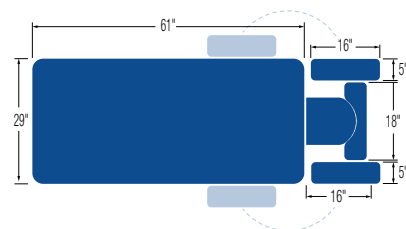

## STANDARD MODEL:

5 Section Table	
Electric Hi-Lo Control	Soft Touch Footswitch
Height Adjustment	20.5" – 38.25" Available at 19" with 1.5" foam
Head Section Adjustment	Positive locking system
Head Section with Variable Position Armrests (crescent head section included)	✓
Caster System	Dual lever retractable (4" casters)
Frame Construction	High strength seamless tubular frame
Frame Color	Durable powder coat in Gunmetal Grey or White
Upholstery Foam	3" thick
Antimicrobial Naughyde Upholstery	Over 80 upholstery color options

\*not applicable to crescent head section (only available in black)

Soft Touch Footswitch

Shown with optional leg extension

Leg Extension Dimensions

## SPECIFICATIONS:

Lifting Capacity	500 lbs.
Dimensions	29" x 77" (Customizable width from 25" – 30")
Power Supply	120 Volt AC 60 Hz. Max. 2.7 Amp.
Fire Retardant Upholstery	✓