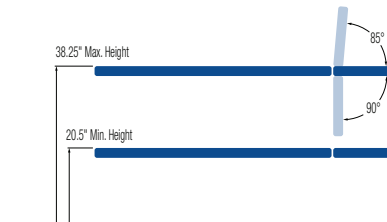

## STANDARD MODEL:

5 Section Table	
Electric Hi-Lo Control	Soft Touch Footswitch
Height Adjustment	20.5" – 38.25" Available at 19" with 1.5" foam
Head Section Adjustment	Positive locking system
Head Section with Variable Position Armrests (crescent head section included)	✓
Caster System	Dual lever retractable (4" casters)
Frame Construction	High strength seamless tubular frame
Frame Color	Durable powder coat in Gunmetal Grey or White
Upholstery Foam	3" thick
Antimicrobial Naughyde Upholstery	Over 80 upholstery color options

\*not applicable to crescent head section (only available in black)

Soft Touch Footswitch

Shown with optional leg extension

Leg Extension Dimensions