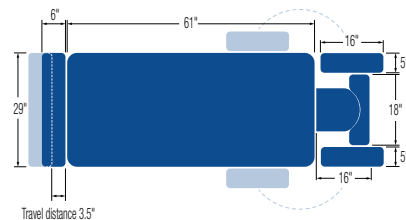

## STANDARD MODEL:

5 Section Table	
Electric Hi-Lo Control	Soft Touch Footswitch
Height Adjustment	20.5" – 38.25" Available at 19" with 1.5" foam
Head Section Adjustment	Positive locking system
Head Section with Variable Position Armrests (crescent head section included)	✓
Caster System	Dual lever retractable (4" casters)
Frame Construction	High strength seamless tubular frame
Frame Color	Durable powder coat in Gunmetal Grey or White
Upholstery Foam	3" thick
Antimicrobial Naughyde Upholstery	Over 80 upholstery color options

\*not applicable to crescent head section (only available in black)

Soft Touch Footswitch

Shown with optional leg extension

Leg Extension Dimensions

## SPECIFICATIONS:

Lifting Capacity	500 lbs.
Dimensions	29" x 77" (Customizable width from 25" – 30")
Power Supply	120 Volt AC 60 Hz. Max. 2.7 Amp.
Fire Retardant Upholstery	✓