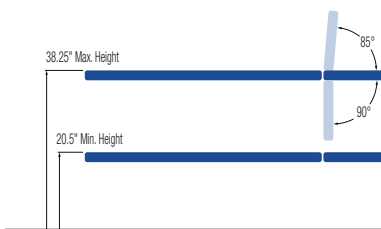

COSMOS 100 – HI-LO MESSAGE TABLE

STANDARD MODEL:

5 Section Table	
Electric Hi-Lo Control	Soft Touch Footswitch
Height Adjustment	20.5"– 38.25" Available at 19" with 1.5" foam
Head Section Adjustment	Positive locking system
Head Section with Variable Position Armrests (crescent head section included)	✓
Caster System	Dual lever retractable (4" casters)
Frame Construction	High strength seamless tubular frame
Frame Color	Durable powder coat in Gunmetal Grey or White
Upholstery Foam	3" thick
Antimicrobial Naughyde Upholstery	Over 80 upholstery color options

*not applicable to crescent head section (only available in black)

SPECIFICATIONS:

Lifting Capacity	500 lbs.
Dimensions	29" x 77" (Customizable width from 25" – 30")
Power Supply	120 Volt AC 60 Hz. Max. 2.5 Amp.
Fire Retardant Upholstery	✓

OPTIONAL ACCESSORIES:

Leg extension
Examination paper holder
Custom Foam
Extra foot pedal
Pro head section and adjustable armrests

Standard Model