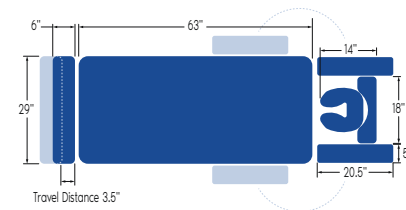

COSMOS 100 – HI-LO MESSAGE TABLE

STANDARD MODEL:

5 Section Table	
Electric Hi-Lo Control	Soft Touch Footswitch
Height Adjustment	20.5"– 38.25" Available at 19" with 1.5" foam
Head Section Adjustment	Positive locking system
Head Section with Variable Position Armrests (crescent head section included)	✓
Caster System	Dual lever retractable (4" casters)
Frame Construction	High strength seamless tubular frame
Frame Color	Durable powder coat in Gunmetal Grey or White
Upholstery Foam	3" thick
Antimicrobial Naughyde Upholstery	Over 80 upholstery color options

*not applicable to crescent head section (only available in black)

SPECIFICATIONS:

Lifting Capacity	500 lbs.
Dimensions	29" x 77" (Customizable width from 25" – 30")
Power Supply	120 Volt AC 60 Hz. Max. 2.5 Amp.
Fire Retardant Upholstery	✓

Leg Extension Dimensions

COSMOS 100 – HI-LO MESSAGE TABLE