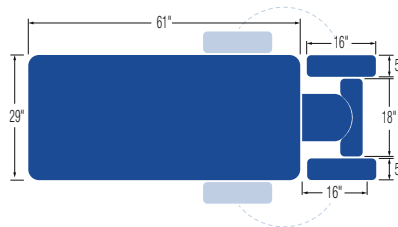

COSMOS 100 – HI-LO MESSAGE TABLE

STANDARD MODEL:

5 Section Table	
Electric Hi-Lo Control	Soft Touch Footswitch
Height Adjustment	20.5"– 38.25" Available at 19" with 1.5" foam
Head Section Adjustment	Positive locking system
Head Section with Variable Position Armrests (crescent head section included)	✓
Caster System	Dual lever retractable (4" casters)
Frame Construction	High strength seamless tubular frame
Frame Color	Durable powder coat in Gunmetal Grey or White
Upholstery Foam	3" thick
Antimicrobial Naughyde Upholstery	Over 80 upholstery color options

*not applicable to crescent head section (only available in black)

SPECIFICATIONS:

Lifting Capacity	500 lbs.
Dimensions	29" x 77" (Customizable width from 25" – 30")
Power Supply	120 Volt AC 60 Hz. Max. 2.5 Amp.
Fire Retardant Upholstery	✓

OPTIONAL ACCESSORIES:

Leg extension
Examination paper holder
Custom Foam
Extra foot pedal
Pro head section and adjustable armrests

Standard Model

Leg Extension Dimensions