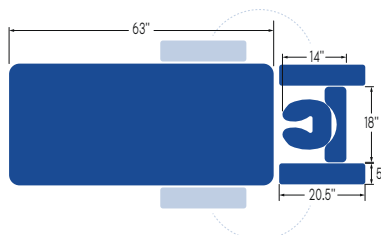

COSMOS 100 – HI-LO MESSAGE TABLE

STANDARD MODEL:

5 Section Table	
Electric Hi-Lo Control	Soft Touch Footswitch
Height Adjustment	20.5"– 38.25" Available at 19" with 1.5" foam
Head Section Adjustment	Positive locking system
Head Section with Variable Position Armrests (crescent head section included)	✓
Caster System	Dual lever retractable (4" casters)
Frame Construction	High strength seamless tubular frame
Frame Color	Durable powder coat in Gunmetal Grey or White
Upholstery Foam	3" thick
Antimicrobial Naughyde Upholstery	Over 80 upholstery color options

*not applicable to crescent head section (only available in black)

SPECIFICATIONS:

Lifting Capacity	500 lbs.
Dimensions	29" x 77" (Customizable width from 25" – 30")
Power Supply	120 Volt AC 60 Hz. Max. 2.5 Amp.
Fire Retardant Upholstery	✓

OPTIONAL ACCESSORIES:

Leg extension
Examination paper holder
Custom Foam
Extra foot pedal
Pro head section and adjustable armrests

Standard Model

Leg Extension Dimensions

Model with Pro Head Section Option

Leg Extension Dimensions

COSMOS 100 – HI-LO MESSAGE TABLE