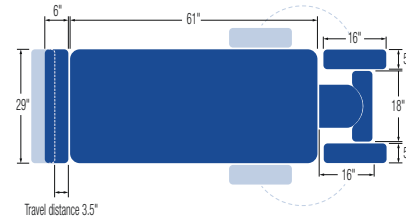

COSMOS 100 – HI-LO MESSAGE TABLE

STANDARD MODEL:

5 Section Table	
Electric Hi-Lo Control	Soft Touch Footswitch
Height Adjustment	20.5"– 38.25" Available at 19" with 1.5" foam
Head Section Adjustment	Positive locking system
Head Section with Variable Position Armrests (crescent head section included)	✓
Caster System	Dual lever retractable (4" casters)
Frame Construction	High strength seamless tubular frame
Frame Color	Durable powder coat in Gunmetal Grey or White
Upholstery Foam	3" thick
Antimicrobial Naughyde Upholstery	Over 80 upholstery color options

*not applicable to crescent head section (only available in black)

SPECIFICATIONS:

Lifting Capacity	500 lbs.
Dimensions	29" x 77" (Customizable width from 25" – 30")
Power Supply	120 Volt AC 60 Hz. Max. 2.5 Amp.
Fire Retardant Upholstery	✓

OPTIONAL ACCESSORIES:

Leg extension
Examination paper holder
Custom Foam
Extra foot pedal
Pro head section and adjustable armrests

Leg Extension Dimensions