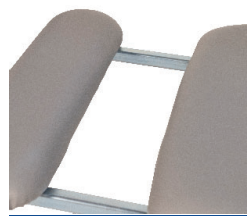

# SKYE – MASSAGE TABLE

NEW

Leg Extension

Adjustable armrests

Shown in Dove Grey upholstery

## FEATURES

Skye was created to accommodate the unique requirements of massage therapists. The highlight of this table is its newly designed head section, which can be adjusted for both lying and seated chair massage positions. The variable position armrests can be adjusted on 3 axes to comfortably position patients and relax the shoulders. This table also comes equipped with a powered adjustable center section, controlled by our patented Soft Touch Technology, located on the base of the table.

## SOFT TOUCH TECHNOLOGY

Cardon's patented Soft Touch Footswitch has been strategically positioned on the base of your treatment table. **Minimal** amount of pressure applied by your foot will raise and lower the table with ease.

## STANDARD MODEL:

7 Section Table	
Electric Hi-Lo Control	Soft Touch Footswitch
Height Adjustment	19.5" – 35.75" Available at 19" with 1.5" foam
Head Section Adjustment	Positive locking system
Head Section with Variable Position Armrests (crescent head section included)	✓
Caster System	Single lever retractable (4" casters)
Powered Adjustable Centre Section	✓
Leg Extension	6"
Frame Construction	High strength seamless tubular frame
Frame Color	Durable powder coat in Gunmetal Grey or White
Upholstery Foam	2" thick
Antimicrobial Naugahyde Upholstery	Over 80 upholstery color options
<small>*Not applicable to crescent head section (only available in black)</small>	