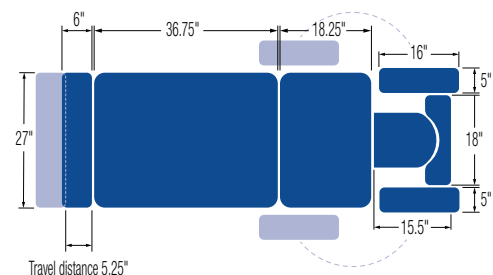

## STANDARD MODEL:

7 Section Table	
Electric Hi-Lo Control	Soft Touch Footswitch
Height Adjustment	19.5" – 35.75" Available at 19" with 1.5" foam
Head Section Adjustment	Positive locking system
Head Section with Variable Position Armrests (crescent head section included)	✓
Caster System	Single lever retractable (4" casters)
Powered Adjustable Centre Section	✓
Leg Extension	6"
Frame Construction	High strength seamless tubular frame
Frame Color	Durable powder coat in Gunmetal Grey or White
Upholstery Foam	2" thick
Antimicrobial Naugahyde Upholstery	Over 80 upholstery color options
<small>*Not applicable to crescent head section (only available in black)</small>	

## SPECIFICATIONS:

Lifting Capacity	500 lbs.
Dimensions	27" x 78.5" " (Customizable width from 25" – 30")
Power Supply	120 Volt AC 60 Hz. Max. 2.5 Amp.
Fire Retardant Upholstery	✓