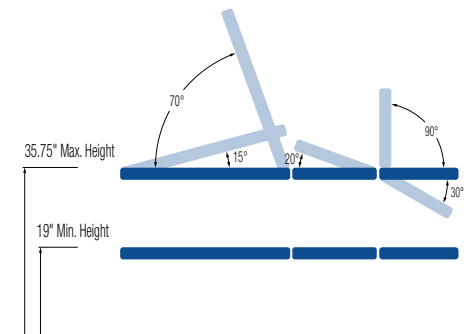

OPTIONAL ACCESSORIES:

Examination paper holder

SKYE – MASSAGE TABLE