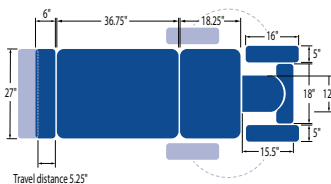

OPTIONAL ACCESSORIES:

Examination paper holder