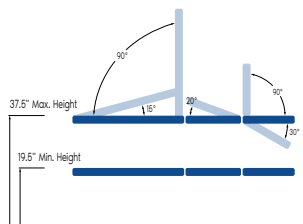

OPTIONAL ACCESSORIES:

Examination paper holder